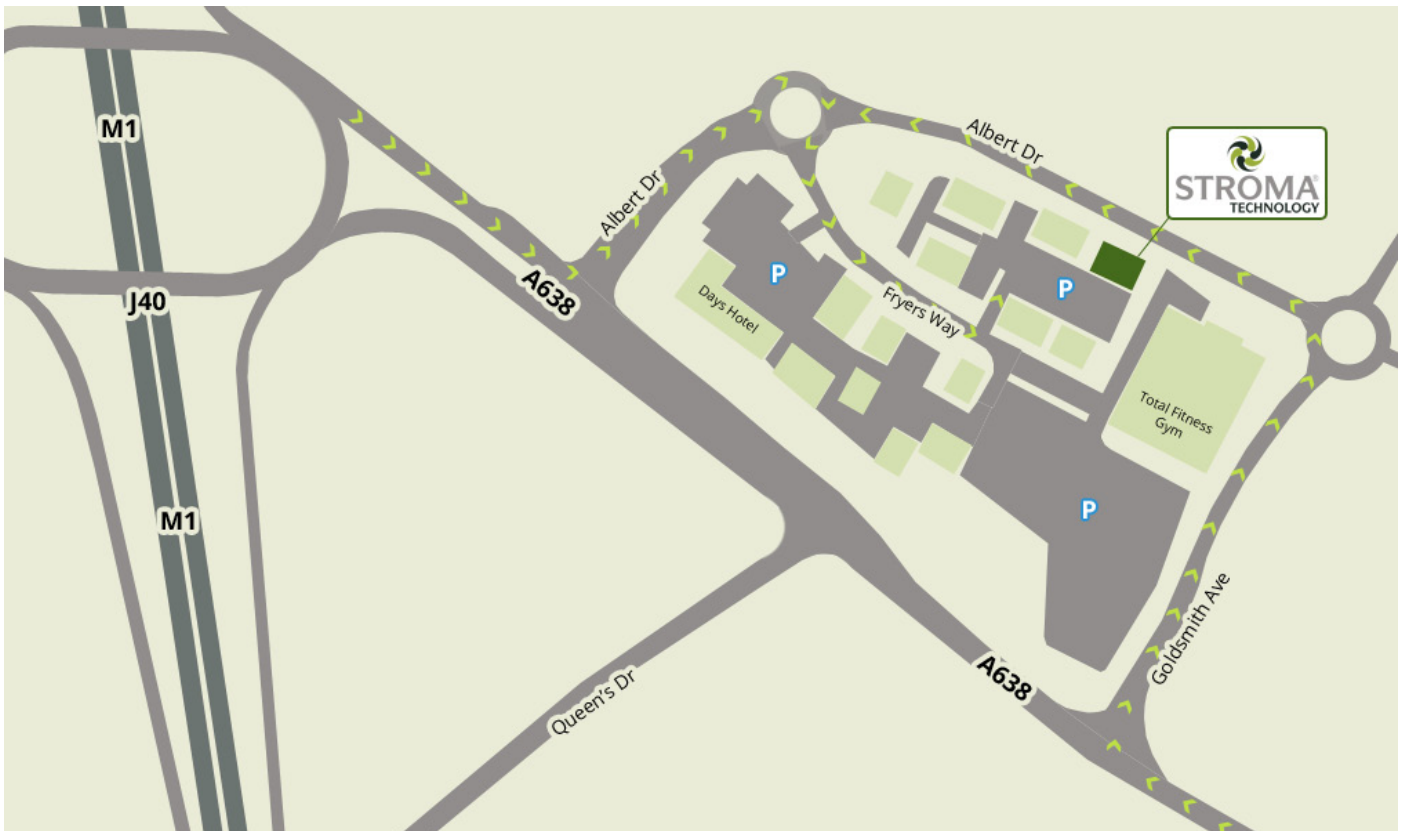

How to find Stroma Technology...

6 Silkwood Business Park, Fryers Way
Wakefield WF5 9TJ - **0845 621 22 22**

Directions

From the North (M1)

Travelling southbound, leave the M1 at junction 40 and keep left, following signs for the A638. Take the first left onto Albert Drive. At the roundabout, turn right taking the second exit onto Fryers Way. Continue along Fryers Way and take the first left. Stroma Technology is located to the right, at the far corner of the carpark.

From the South (M1)

Travelling northbound, leave the M1 at junction 40 and take the 3rd exit, following signs for the A638. Take the first left onto Albert Drive. At the roundabout, turn right taking the second exit onto Fryers Way. Continue along Fryers Way and take the first left. Stroma Technology is located to the right, at the far corner of the carpark.

From the South (A638)

Travelling northbound turn right at the car dealership onto Goldsmith Avenue. Continue to the roundabout and take the first exit onto Albert Drive. Take the first exit at the next roundabout onto Fryers Way. Continue along Fryers Way and take the first left. Stroma Technology is located to the right, at the far corner of the carpark.

From the North (A638)

Travelling southbound, continue straight over the motorway, taking the second exit off the roundabout. Take the first left onto Albert Drive. At the roundabout, turn right taking the second exit onto Fryers Way. Continue along Fryers Way and take the first left. Stroma Technology is located to the right, at the far corner of the carpark.