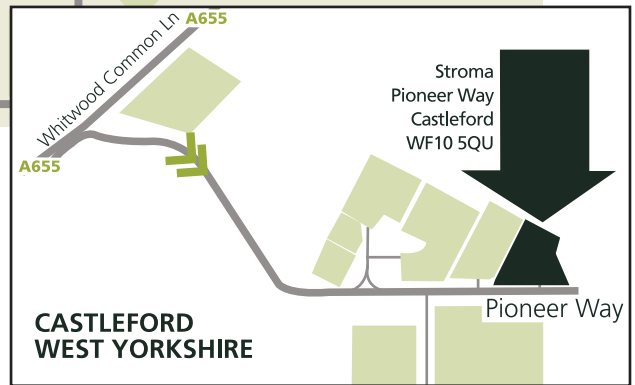

how to find Stroma...

Pioneer Way Castleford WF10 5QU
0845 621 11 11 www.stroma.com

DIRECTIONS

From the north (M1)

Travelling southbound, leave the M1 at junction 42 and keep left. At the roundabout, take the first exit onto the M62 eastbound (signposted Hull/Pontefract). Leave the M62 at junction 31, following signs for the A655. At the roundabout, take the second exit onto the A655 (Whitwood Common Lane) heading towards Castleford. Go straight over at the second roundabout. Turn right onto Pioneer Way. Stroma is located at the end of Pioneer Way on the left.

From the north (A1)

Travelling southbound, take the M62 exit and merge onto the M62 westbound towards Manchester. Leave the M62 at junction 31, taking the A655 exit to Castleford. Continue straight then turn right onto the A655 (Whitwood Common Lane). At the roundabout, take the second exit and continue on the A655 (Whitwood Common Lane). Go straight over at the second roundabout. Turn right onto Pioneer Way. Stroma is located at the end of Pioneer Way on the left.

Nearest train stations: Castleford & Wakefield Westgate

From the south (M1)

Travelling northbound, leave the M1 at junction 42 and stay in the right hand lane. At the roundabout, take the third exit onto the M62 eastbound (signposted Pontefract/Hull). Leave the M62 at junction 31, following signs for the A655. At the roundabout, take the second exit onto the A655 (Whitwood Common Lane) towards Castleford. Go straight over at the second roundabout. Turn right at Pioneer Way. Stroma is located at the end of Pioneer Way on the left.